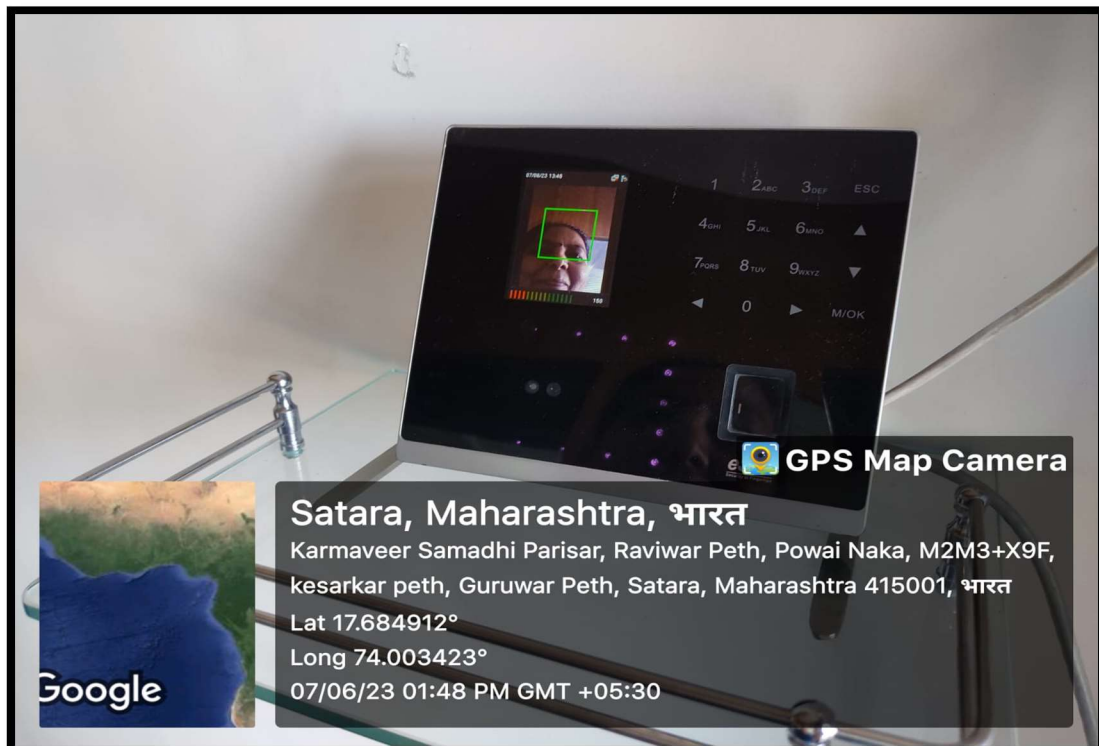

Day /Night IR Camera

Routers

Wi-Fi Switch Networking Office

Wi-Fi Switch Networking Commerce Lab

Interactive TV Panel

Biometric Machine

Satara, Maharashtra, India
Karmaveer Samadhi Parisar, Raviwar Peth, Powai Naka, M2M3+X9F,
kesarkar peth, Guruwar Peth, Satara, Maharashtra 415001, India
Lat 17.684846°
Long 74.003428°
03/08/23 06:22 PM GMT