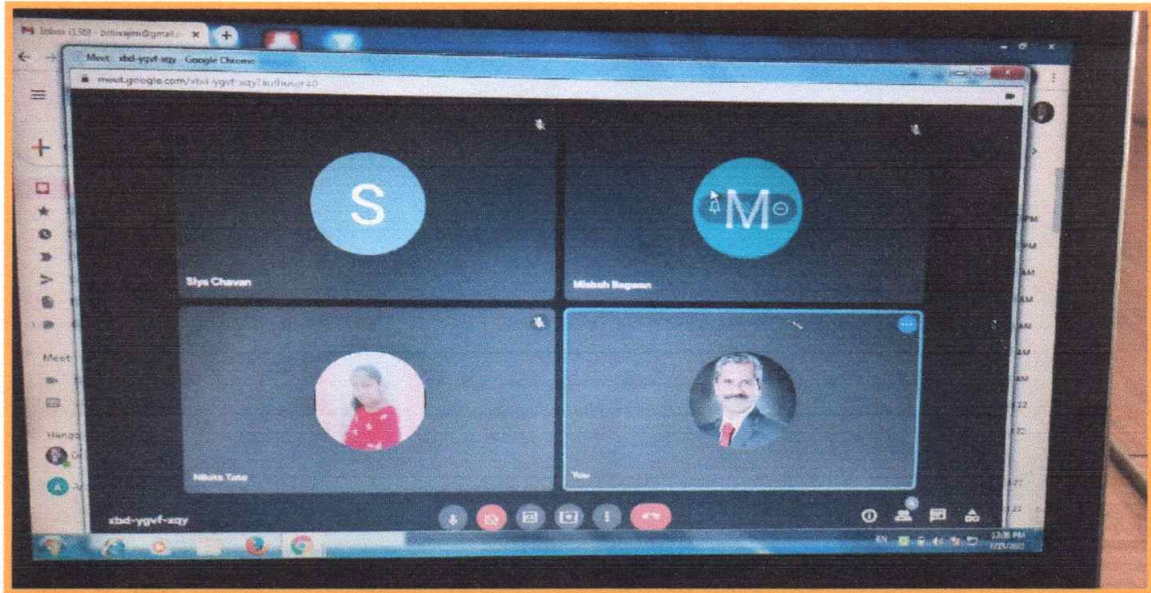

Rayat Shikshan Sanstha's
Savitribai Phule Mahila Mahavidyalaya, Satara
Teacher Teaching With ICT Tools

Use of Smart Board

Use of Projector

Rayat Shikshan Sanstha's
Savitribai Phule Mahila Mahavidyalaya, Satara
Teacher Teaching With ICT Tools

Screening of Play

Online Lecture

Rayat Shikshan Sanstha's
Savitribai Phule Mahila Mahavidyalaya, Satara
Teacher Teaching With ICT Tools

Online Lecture

Use of Commerce Lab

Rayat Shikshan Sanstha's
Savitribai Phule Mahila Mahavidyalaya, Satara
Teacher Teaching With ICT Tools

Use of Computer Lab

Use of Language Lab

Pranalka
IQAC
Co-ordinator

Principals
Principal
Savitribai Phule Mahila Mahavidyalaya
SATARA. 4