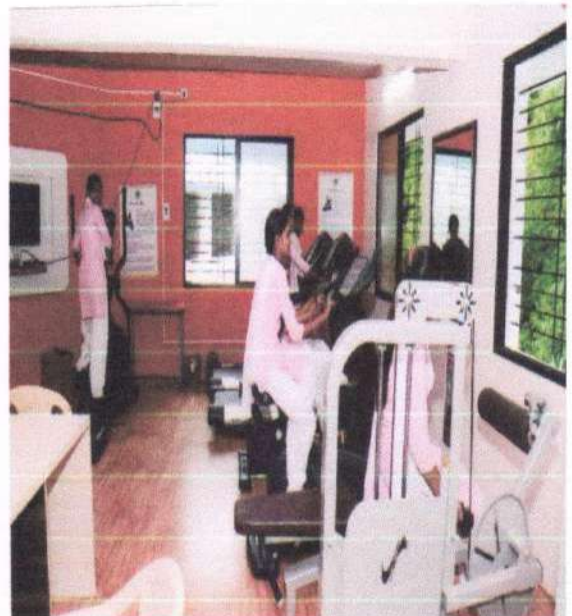

Well Equipped Ladies Gym

Prappalade
IQAC
Co-ordinator

Savitribai Phule Mahila Mahavidyalaya
Principal
Savitribai Phule Mahila Mahavidyalaya
SATARA.